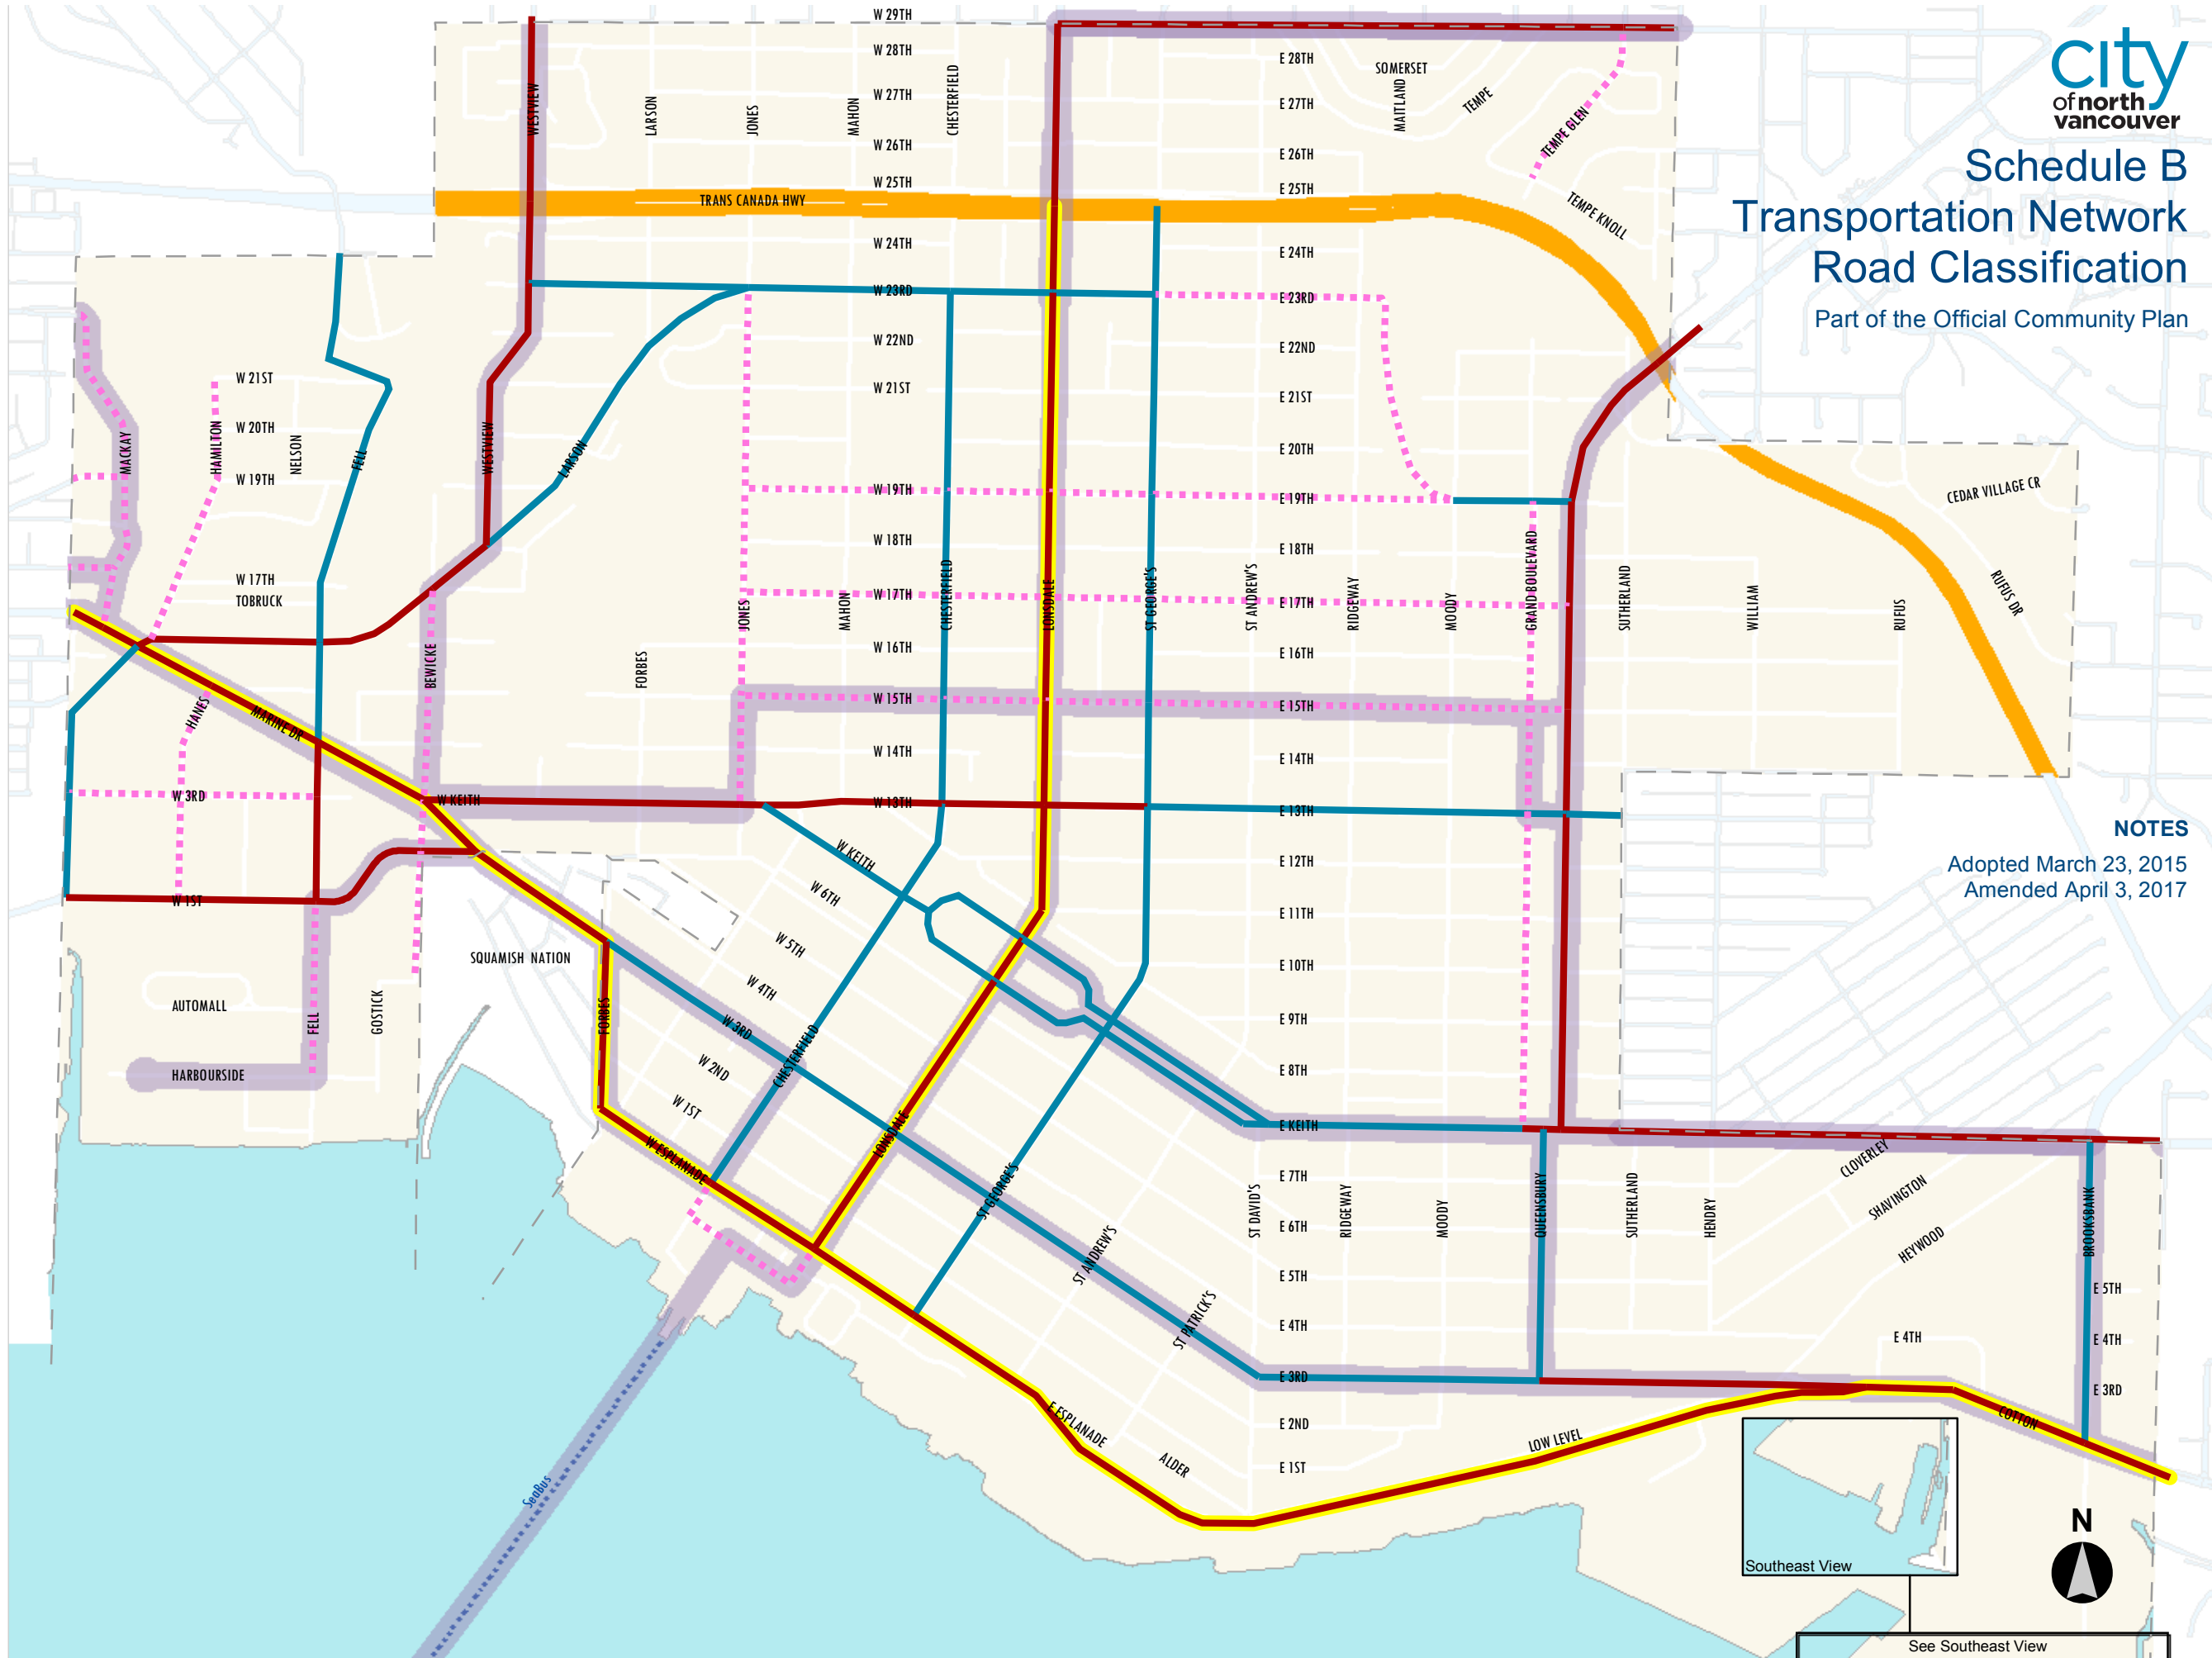

Schedule B Transportation Network Road Classification

Part of the Official Community Plan

- Legend**
- City Boundary
 - Road Designation**
 - Major Arterial Road
 - Minor Arterial Road
 - - - Collector Road
 - Major Road Network
 - Transit Route
 - Provincial Highway

NOTES
Adopted March 23, 2015
Amended April 3, 2017

See Southeast View